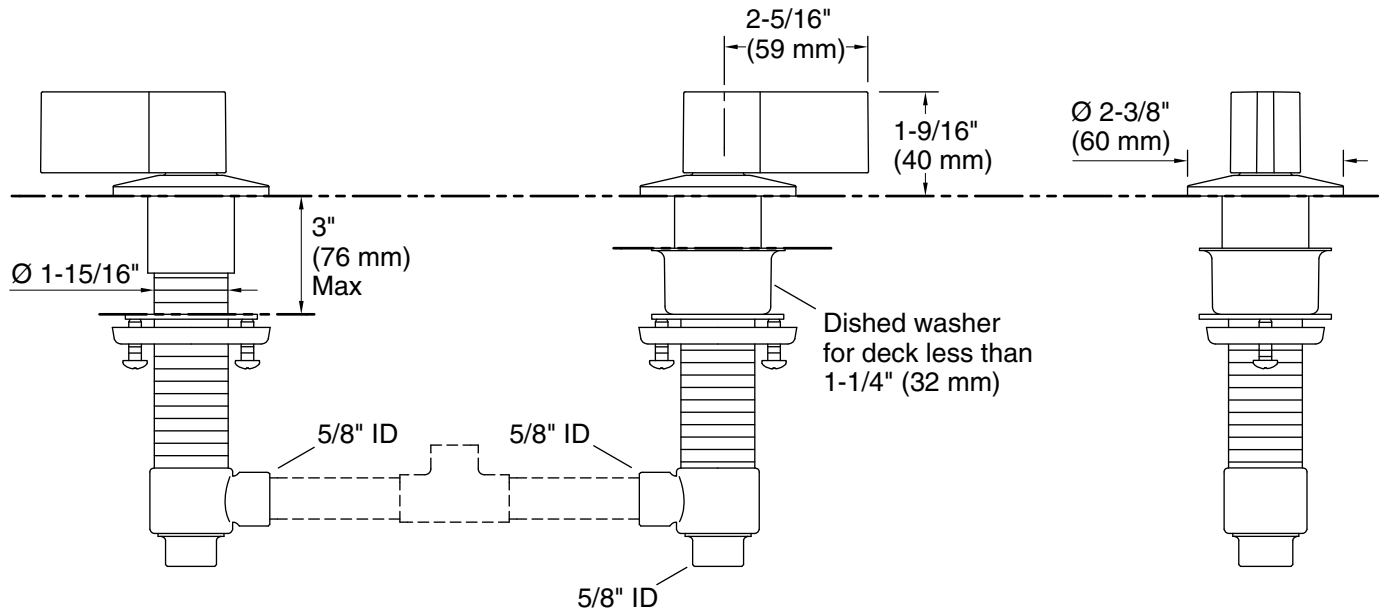

Technical Information

All product dimensions are nominal.

Drain included: No

Notes

Install this product according to the installation instructions.

ADA compliant for handles only.

ADA, OBC, CSA B651 compliant when installed to the specific requirements of these regulations.